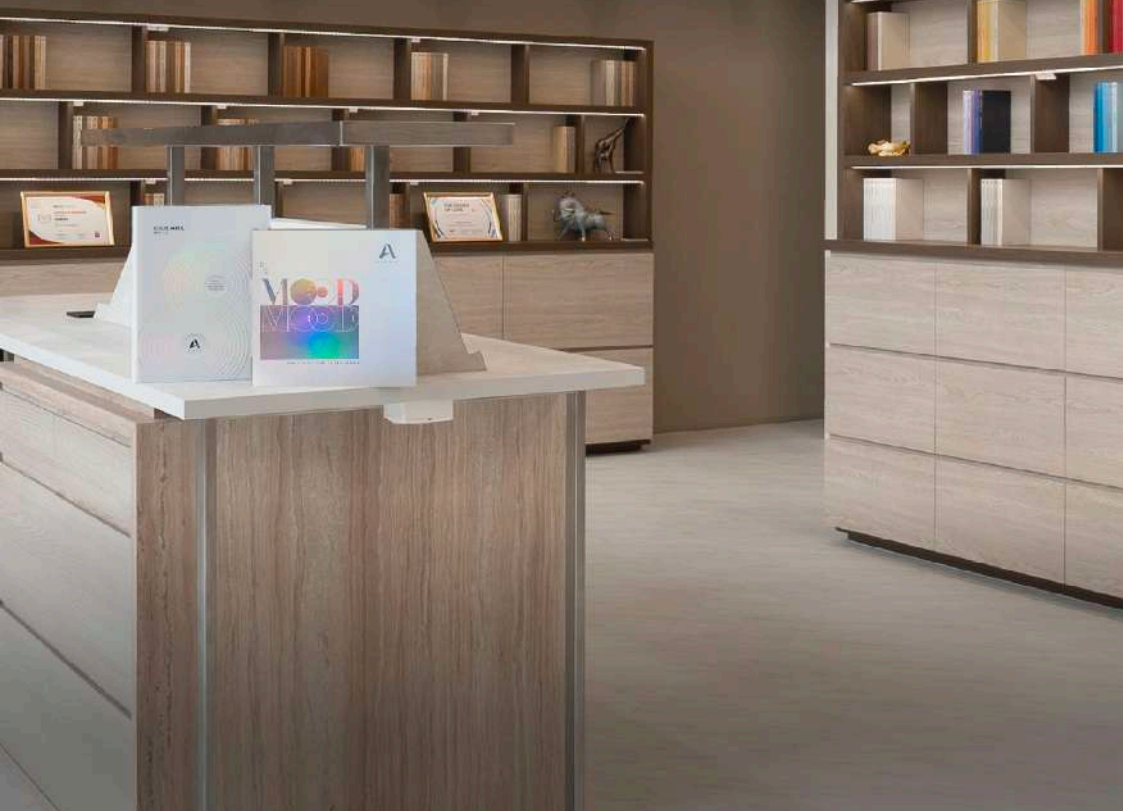

THE LIBRARY

AWARD WINNING SHOWROOM

Step into a realm of boundless possibilities,
where every laminate tells a story,
every combination unlocks a new realm of
interior opulence tailored to your unique lifestyle.